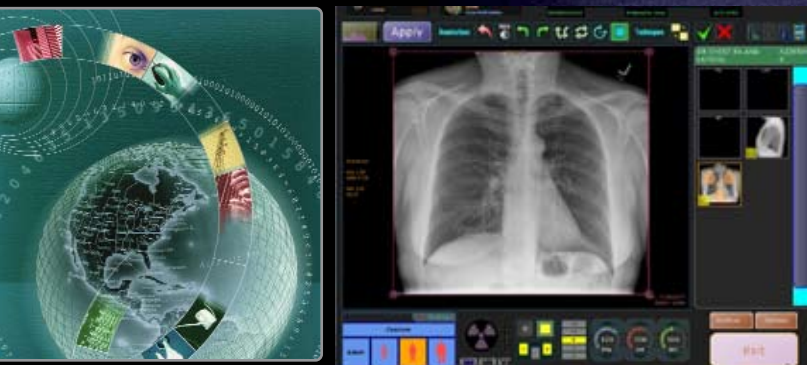

WIRELESS
VIZION DR +

Your Practice. Your Preference.
Your Productivity Solution.

VIZION DR + WIRELESS

Viztek's ViZion DR + wireless panel provides exceptional image quality paired with advanced software features and functionality. The 14x17 panel uses enhanced Gadolinium technology and has unique features like drop notification emails.

It is ideal for use in both new systems as well as retrofit rooms. The versatile ViZion DR + wireless panel utilizes the ViZion Acquire software for image capture, manipulation, and sending. Viztek's acquire software offers useful tools to enhance the image acquisition process.

Panel Specifications

Weight - 7.7lbs
Pixel Size - 150um
Pixel Array - 2304x2800
3.3lp/mm
Dimensions - 384x460x15.4mm
A/D Conversion 14 Bits

ViZion Software Features

Generator Integration
Patient Review
Reverse Black/White
Multi-Scale Contrast Enhancement
and Dynamic Range
Optimized Image Processing
Parameters